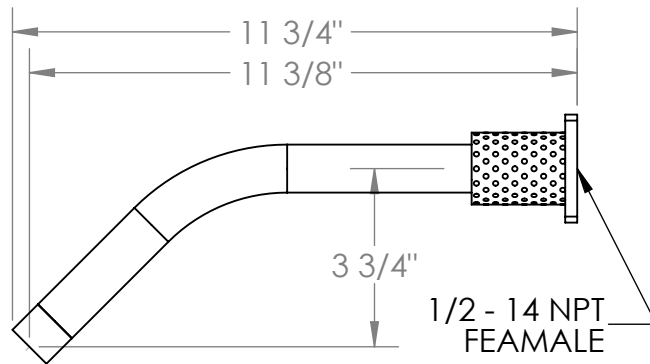

71-WBSX-LLO6

Wall Mounted Bath Spout

Meets the applicable requirements of ASME A112.18.1-2005/CSA B125.1-05, entitled "Plumbing Supply Fittings"

71-WBSX-LLD4

Wall Mounted Bath Spout

Meets the applicable requirements of ASME A112.18.1-2005/CSA B125.1-05, entitled "Plumbing Supply Fittings"

71-WBSX-LLP5

Wall Mounted Bath Spout

Meets the applicable requirements of ASME A112.18.1-2005/CSA B125.1-05, entitled "Plumbing Supply Fittings"

WATERMARK DESIGNS 9/4/2019

350 Dewitt Ave Brooklyn NY 11207 USA T 718 257 2800 F 718 257 2144 info@watermark-designs.com