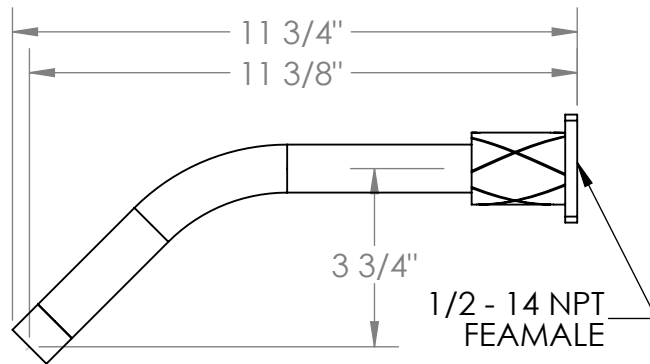

71-WBSX-LLO6

Wall Mounted Bath Spout

Meets the applicable requirements of ASME A112.18.1-2005/CSA B125.1-05, entitled "Plumbing Supply Fittings"

71-WBSX-LLD4

Wall Mounted Bath Spout

Meets the applicable requirements of ASME A112.18.1-2005/CSA B125.1-05, entitled "Plumbing Supply Fittings"

71-WBSX-LLP5

Wall Mounted Bath Spout

Meets the applicable requirements of ASME A112.18.1-2005/CSA B125.1-05, entitled "Plumbing Supply Fittings"

WATERMARK DESIGNS 9/4/2019

350 Dewitt Ave Brooklyn NY 11207 USA T 718 257 2800 F 718 257 2144 info@watermark-designs.com