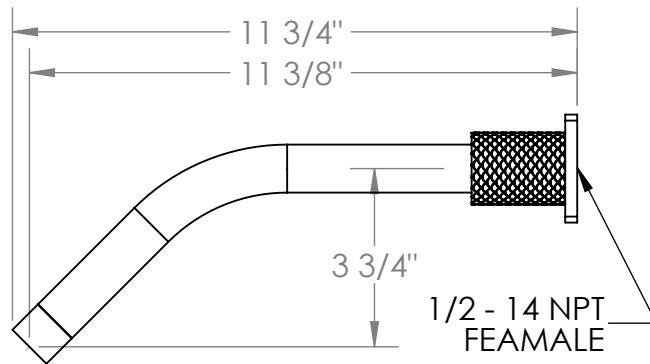

71-WBSX-LLO6

Wall Mounted Bath Spout

Meets the applicable requirements of ASME A112.18.1-2005/CSA B125.1-05, entitled "Plumbing Supply Fittings"

71-WBSX-LLD4

Wall Mounted Bath Spout

Meets the applicable requirements of ASME A112.18.1-2005/CSA B125.1-05, entitled "Plumbing Supply Fittings"

71-WBSX-LLP5

Wall Mounted Bath Spout

Meets the applicable requirements of ASME A112.18.1-2005/CSA B125.1-05, entitled "Plumbing Supply Fittings"

WATERMARK DESIGNS 9/4/2019

350 Dewitt Ave Brooklyn NY 11207 USA T 718 257 2800 F 718 257 2144 info@watermark-designs.com